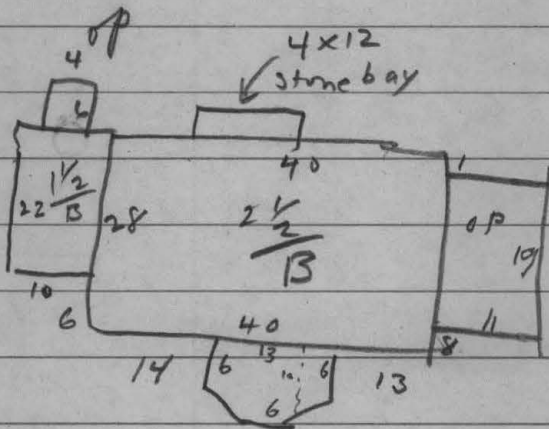

"1890 ±

2 1/2 st.

10 rooms

4 BR.

2 Baths, basem.

2 F.P.

WB 23 p. 261

7-5-66

Hannah Thompson House
middle of Marmasco Acres

home built 1937 on site of
old Metzger house

property formerly ~~was~~ included
dup hole plant stone + down
to Marmasco Creek.

2-story Georgian revival house